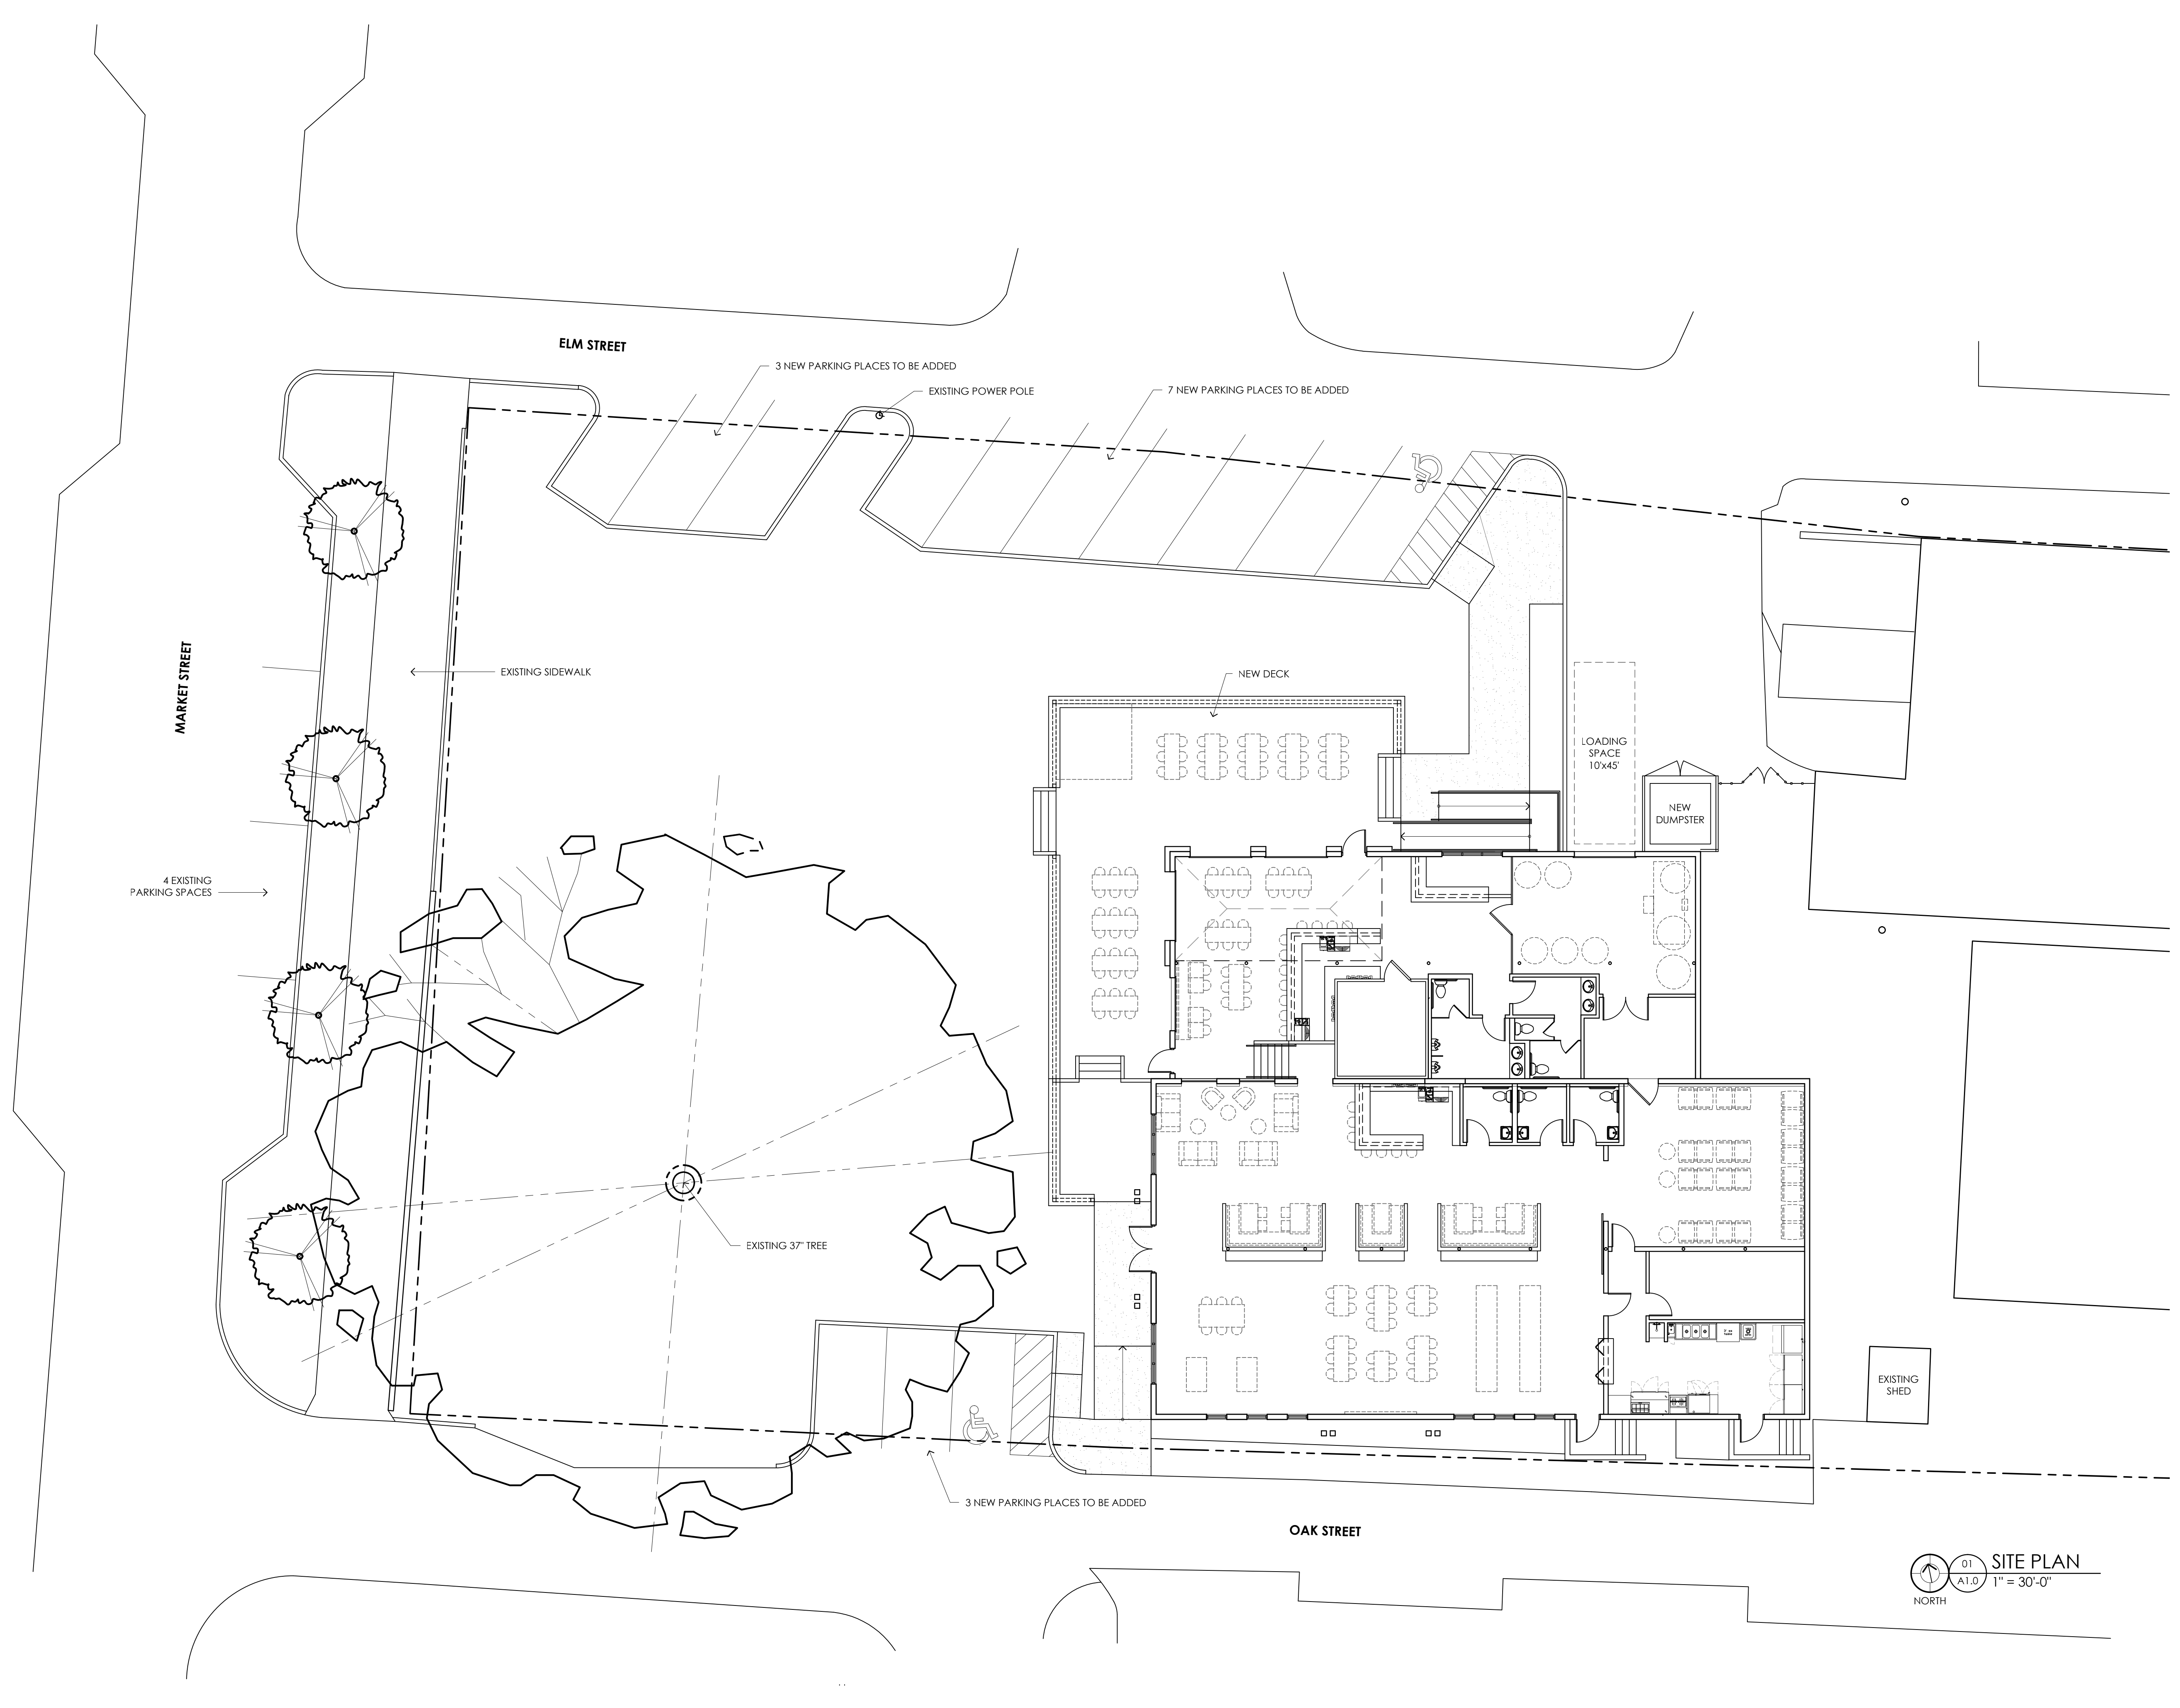

REV #	DATE	DESCRIPTION

REFORMATION BREWERY
 105 ELM STREET
 WOODSTOCK, GEORGIA 30188
REFORMATION BREWERY

This document and all information contained within it is copyrighted by Place Maker Design and may not be copied or used without permission.

PLACE MAKER DESIGN
 1000 CIRCLE 75 PARKWAY
 SUITE 400
 ATLANTA, GEORGIA 30339
 404.549.4499

ISSUE DATE	11/09/17
DRAWN BY	TMV
CHECKED BY	
PWD PROJ #	17072

SHEET #
SITE PLAN
A1.0

01 SITE PLAN
 A1.0 1" = 30'-0"
 NORTH