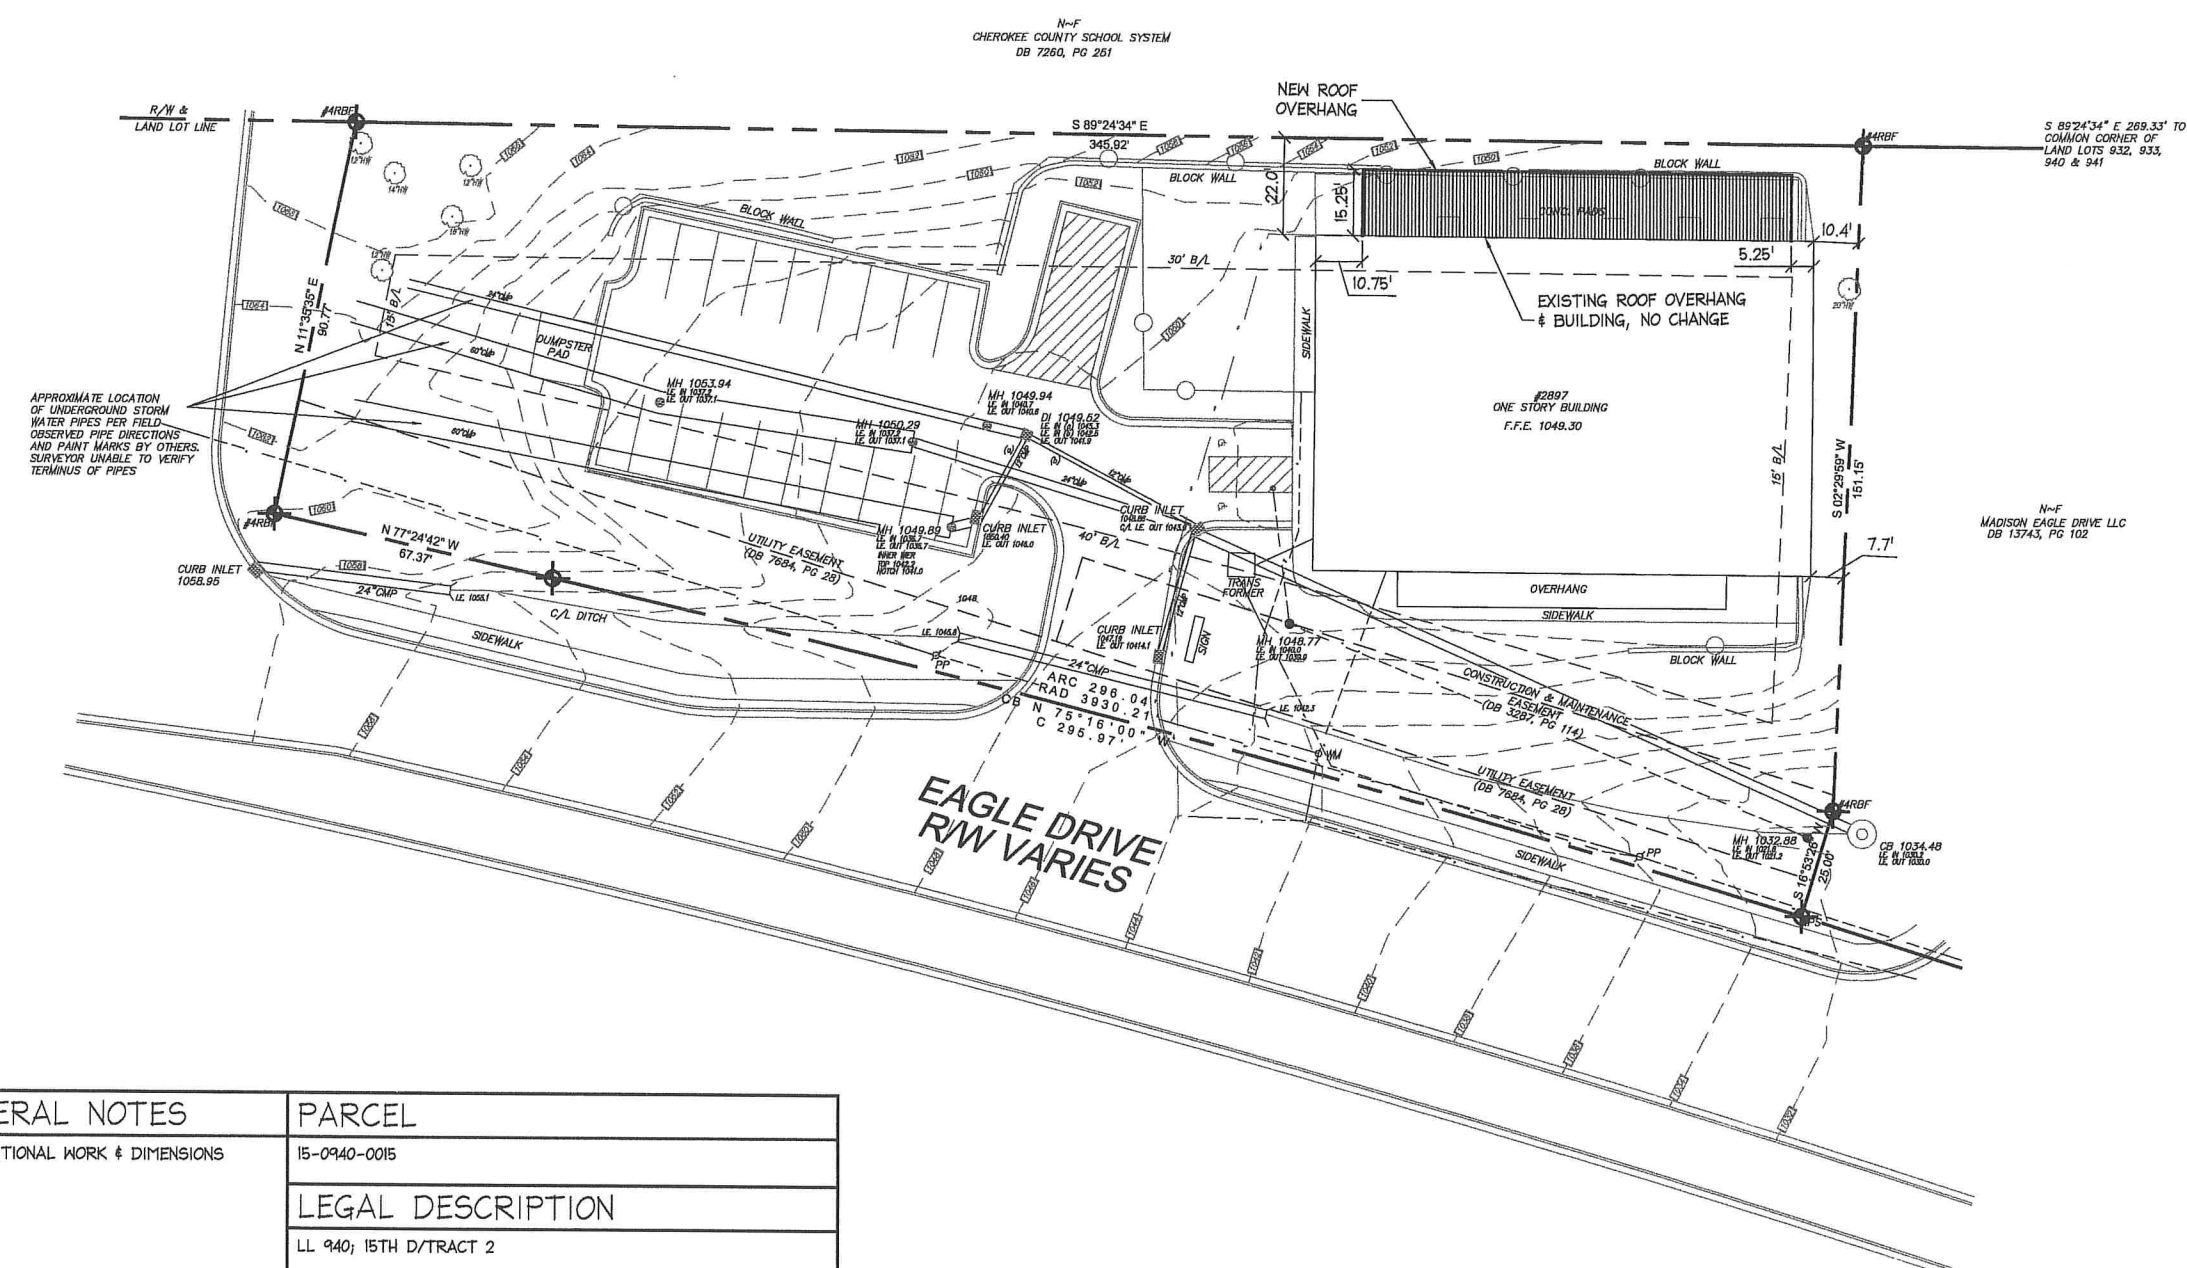

Roof Addition
Destination Pet - The Pet Hotel
2897 Eagle Drive
Woodstock, GA 30189

JOB NUMBER: 1957
DRAWN: BMW
CHECKED: FWHN
DATE: FEBRUARY 14, 2019
REVISIONS:

SHEET TITLE:
SITE PLAN
SCHEMATIC DESIGN
SHEET NUMBER:

SD1.0

SITE PLAN GENERAL NOTES	PARCEL
A. SEE FLOOR PLAN FOR ADDITIONAL WORK & DIMENSIONS	15-0940-0015
	LEGAL DESCRIPTION
	LL 940, 15TH D/TRACT 2
SITE PLAN LEGEND	LOCATION MAP
<p>NEW ROOFING EXISTING CONTOUR PROPERTY LINE</p>	<p>AREA OF SITE</p>